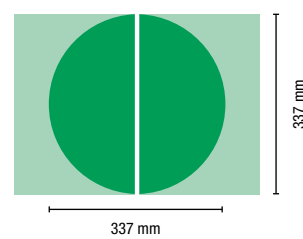

Giga Meeting Point

EDITION	TARIF
NL	26.800
FR	34.525
NL+FR	45.375