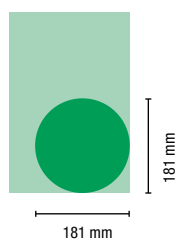

**Meeting Square**

EDITION	TARIF
NL	5.525
FR	7.125
NL+FR	9.350

**Island**

EDITION	TARIF
NL	2.600
FR	3.325
NL+FR	4.400

**Meeting Point**

EDITION	TARIF
NL	3.875
FR	5.025
NL+FR	6.600

**Big Meeting Point**

EDITION	TARIF
NL	5.525
FR	7.125
NL+FR	9.350