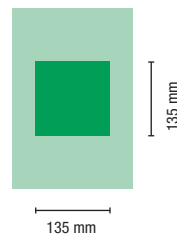

EDITION	TARIF
NL	34.625
FR	44.875
NL+FR	59.250

Focus 100

EDITION	TARIF
NL	6.475
FR	8.350
NL+FR	10.975

Frame

EDITION	TARIF
NL	13.200
FR	17.000
NL+FR	22.400

Center board

EDITION	TARIF
NL	23.275
FR	29.975
NL+FR	39.475

Meeting Square

EDITION	TARIF
NL	5.525
FR	7.125
NL+FR	9.350

Island

EDITION	TARIF
NL	2.600
FR	3.325
NL+FR	4.400

Meeting Point

EDITION	TARIF
NL	3.875
FR	5.025
NL+FR	6.600

Big Meeting Point

EDITION	TARIF
NL	5.525
FR	7.125
NL+FR	9.350