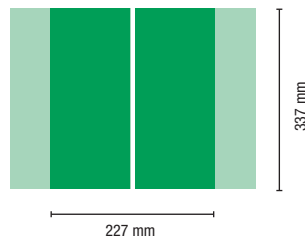

EDITION	TARIF
NL	34.625
FR	44.875
NL+FR	59.250

Focus 100

EDITION	TARIF
NL	6.475
FR	8.350
NL+FR	10.975

Frame

EDITION	TARIF
NL	13.200
FR	17.000
NL+FR	22.400

Center board

EDITION	TARIF
NL	23.275
FR	29.975
NL+FR	39.475

Meeting Square

EDITION	TARIF
NL	5.525
FR	7.125
NL+FR	9.350

Island

EDITION	TARIF
NL	2.600
FR	3.325
NL+FR	4.400

Meeting Point

EDITION	TARIF
NL	3.875
FR	5.025
NL+FR	6.600

Big Meeting Point

EDITION	TARIF
NL	5.525
FR	7.125
NL+FR	9.350