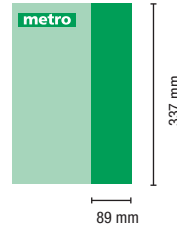

Frontcover 89

EDITION	TARIF
NL	34.625
FR	44.875
NL+FR	59.250